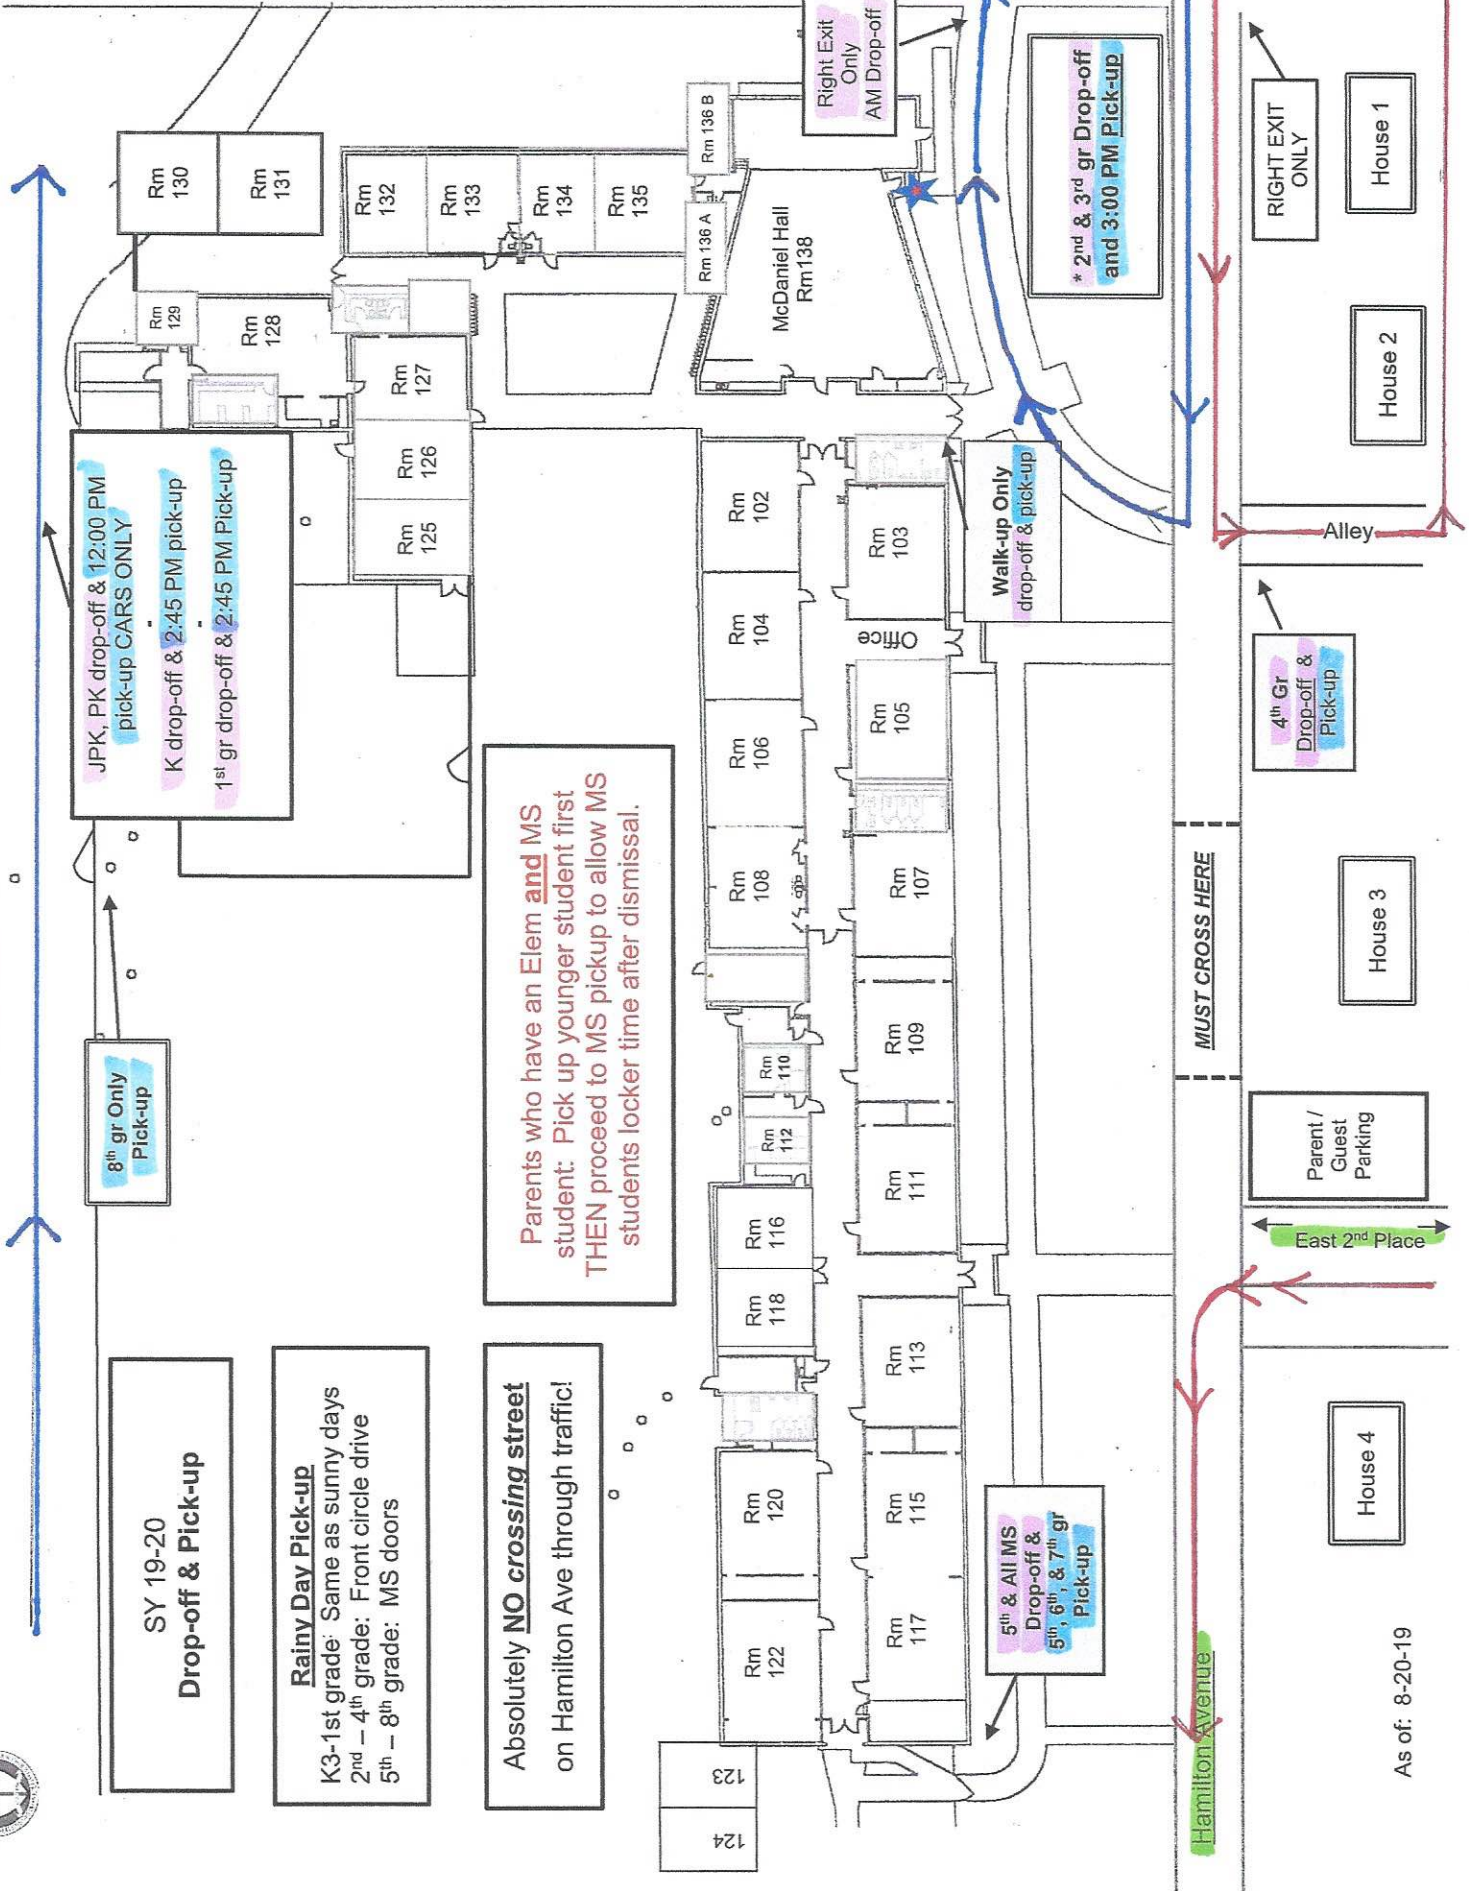

Linda Avenue

East 2<sup>nd</sup> Court

East 2<sup>nd</sup> Court

Hamilton Avenue

East 2<sup>nd</sup> Place

JPK, PK drop-off & 12:00 PM pick-up CARS ONLY

K drop-off & 2:45 PM pick-up

1<sup>st</sup> gr drop-off & 2:45 PM Pick-up

8<sup>th</sup> gr Only Pick-up

**SY 19-20**

**Drop-off & Pick-up**

**Rainy Day Pick-up**

K3-1<sup>st</sup> grade: Same as sunny days  
 2<sup>nd</sup> - 4<sup>th</sup> grade: Front circle drive  
 5<sup>th</sup> - 8<sup>th</sup> grade: MS doors

**Absolutely NO crossing street**  
 on Hamilton Ave through traffic!

Parents who have an **Elem and MS** student: Pick up younger student first THEN proceed to MS pickup to allow MS students locker time after dismissal.

RIGHT EXIT ONLY

House 1

House 2

4<sup>th</sup> Gr Drop-off & Pick-up

House 3

Parent / Guest Parking

House 4

As of: 8-20-19